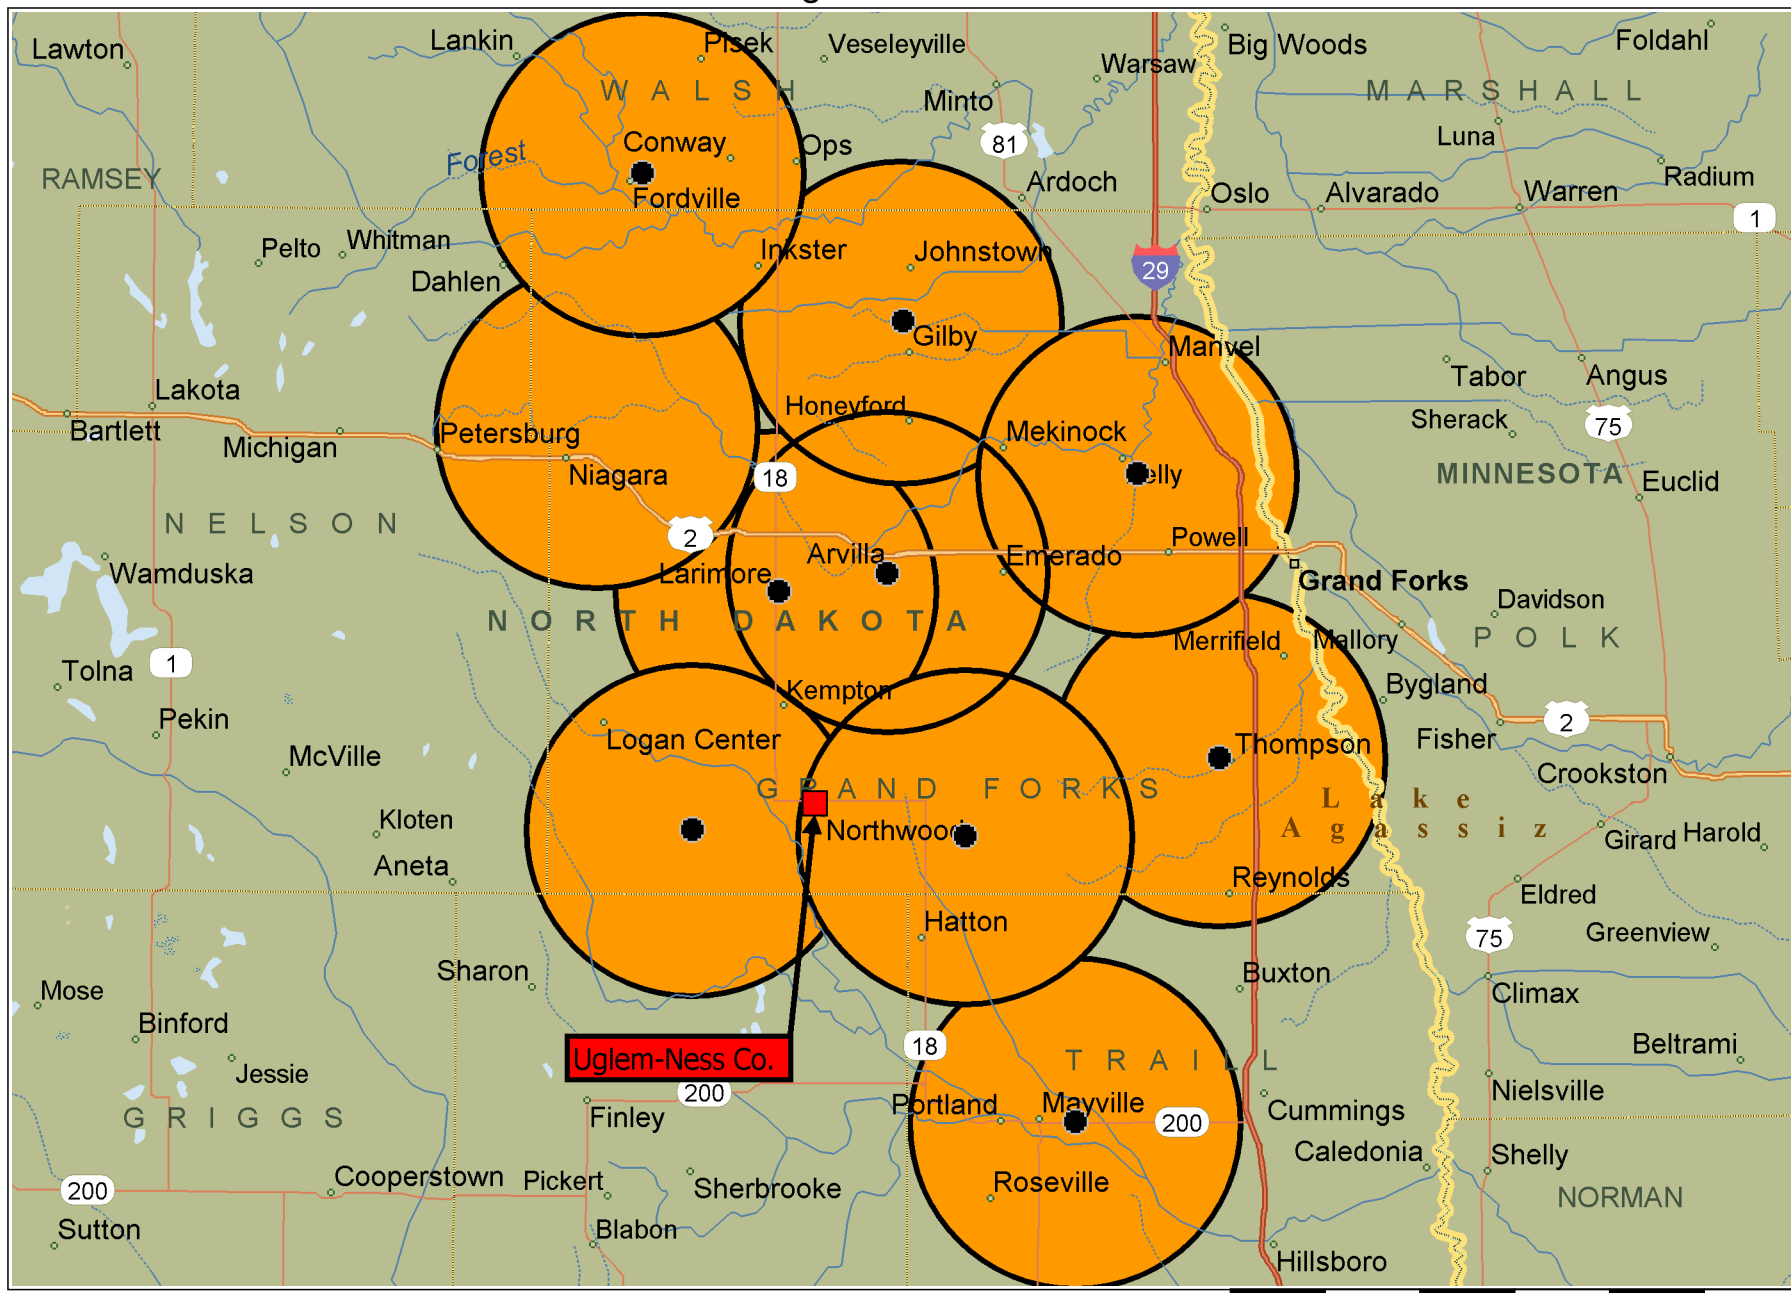

Uglem-Network

0 mi 10 20 30

Copyright © and (P) 1988–2006 Microsoft Corporation and/or its suppliers. All rights reserved. <http://www.microsoft.com/mappoint/>
 Portions © 1990–2005 InstallShield Software Corporation. All rights reserved. Certain mapping and direction data © 2005 NAVTEQ. All rights reserved. The Data for areas of Canada includes information taken with permission from Canadian authorities, including: © Her Majesty the Queen in Right of Canada, © Queen's Printer for Ontario. NAVTEQ and NAVTEQ ON BOARD are trademarks of NAVTEQ. © 2005 Tele Atlas North America, Inc. All rights reserved. Tele Atlas and Tele Atlas North America are trademarks of Tele Atlas, Inc.